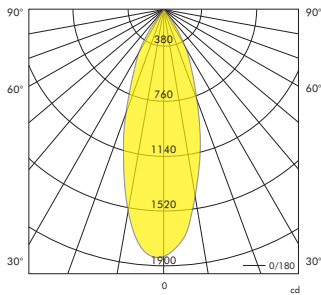

System includes: fixture, driver and quick connector

Quick connector (included)

COB Bex 2700K

H [m]	[lux]	Beam [Ø cm]	Field [Ø cm]
1	1792	60	120
2	448	120	240
3	199	190	360
4	112	250	480
5	72	310	610

Beam (50%) Angle: 35° Field (10%) Angle: 63°