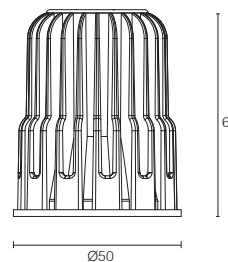

System includes: fixture, driver and quick connector

Quick connector (included)

COB Bex 2700K

H [m]	[lux]	Beam [Ø cm]	Field [Ø cm]
1	1792	60	120
2	448	120	240
3	199	190	360
4	112	250	480
5	72	310	610

Beam (50%) Angle: 35° Field (10%) Angle: 63°

Article No.	Product Name	System Lumen	CCT	CRI	Cooling	Material	Power	Reflector	Height	Diameter
2.01.0766	LED Module COB Bex 50mm	700lm	2700K	>80Ra	Passive	Aluminium	8W	40 °	60mm	Ø50mm
2.01.0767	LED Module COB Bex 50mm	750lm	3000K	>80Ra	Passive	Aluminium	8W	40 °	60mm	Ø50mm

RetroSpot LupaLED

Light Source

LED Lamp / GU10

Power	6.8W	Product Information
Input Voltage	230V	
CRI	>80Ra	
CCT	2700K	
System Lumen	380lm	
Efficacy	56lm/W	
Lampholder	GU10	
Lens	 38°	

Article No.	Product Name	Lumen	CCT	CRI	Cooling	Material	Power	Lens	Height	Diameter
7.10.0932	RetroSpot LupaLED Gen2 GU10 Dimmable	380lm	2700K	>80Ra	Passive	Aluminium	6.8W	38 °	56mm	Ø50mm