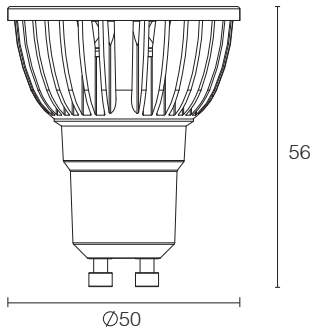

System includes: fixture, driver and quick connector

Quick connector (included)

COB Bex 2700K

H [m]	[lux]	Beam [Ø cm]	Field [Ø cm]
1	1792	60	120
2	448	120	240
3	199	190	360
4	112	250	480
5	72	310	610

Beam (50%) Angle: 35° Field (10%) Angle: 63°

Article No.	Product Name	System Lumen	CCT	CRI	Cooling	Material	Power	Reflector	Height	Diameter
2.01.0766	LED Module COB Bex 50mm	700lm	2700K	>80Ra	Passive	Aluminium	8W	40 °	60mm	Ø50mm
2.01.0767	LED Module COB Bex 50mm	750lm	3000K	>80Ra	Passive	Aluminium	8W	40 °	60mm	Ø50mm

RetroSpot LupaLED

Light Source

LED Lamp / GU10

Power	6.8W	Product Information
Input Voltage	230V	
CRI	>80Ra	
CCT	2700K	
System Lumen	380lm	
Efficacy	56lm/W	
Lampholder	GU10	
Lens	 38°	

Article No.	Product Name	Lumen	CCT	CRI	Cooling	Material	Power	Lens	Height	Diameter
7.10.0932	RetroSpot LupaLED Gen2 GU10 Dimmable	380lm	2700K	>80Ra	Passive	Aluminium	6.8W	38 °	56mm	Ø50mm