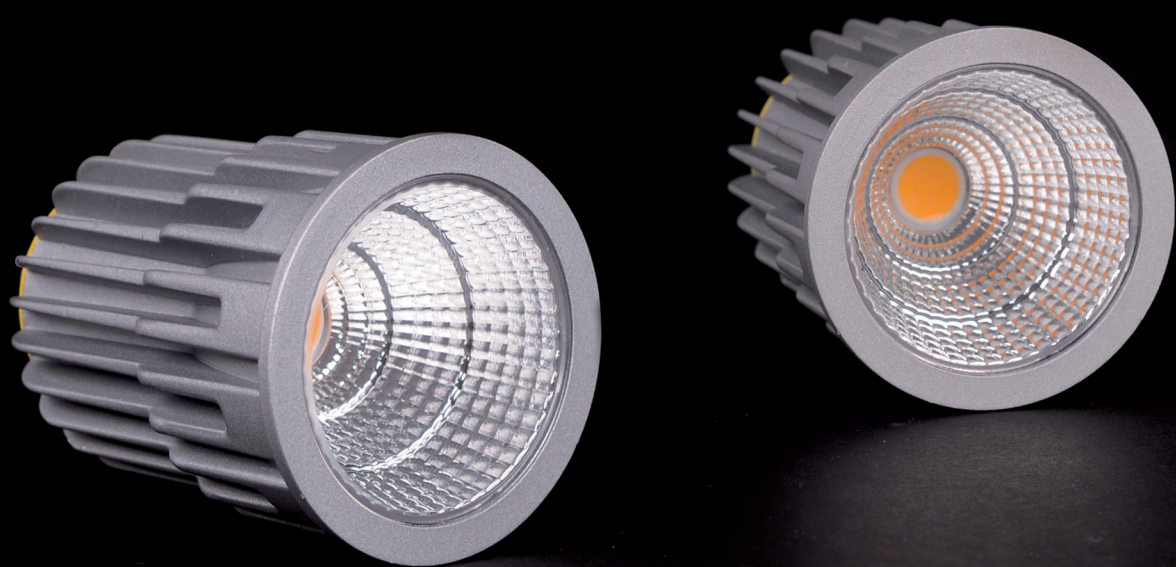

Bex COB Module

LIGHT SOURCES

Bex

LED Module COB

50mm

8W
 Power

Up to
750lm
 Lumen

2700K
3000K
 CCT

Product Information	Power	8W	
	CRI	>80Ra	
	CCT	2700K	3000K
	System Lumen	700lm	750lm
	Efficacy	88lm/W	94lm/W
	Driver	350mA Dimmable Driver with Quick Connector (included) Leading Edge / Trailing Edge	
	Reflector	 40° Low-glare included	

System includes: fixture, driver and quick connector

Quick connector (included)

COB Bex 2700K

H [m]	[lux]	Beam [Ø cm]	Field [Ø cm]
1	1792	60	120
2	448	120	240
3	199	190	360
4	112	250	480
5	72	310	610

Beam (50%) Angle: 35° Field (10%) Angle: 63°

RetroSpot LupaLED

Light Source

LED Lamp / GU10

Power	6.8W	Product Information
Input Voltage	230V	
CRI	>80Ra	
CCT	2700K	
System Lumen	380lm	
Efficacy	56lm/W	
Lampholder	GU10	
Lens	 38°	

Article No.	Product Name	Lumen	CCT	CRI	Cooling	Material	Power	Lens	Height	Diameter
7.10.0932	RetroSpot LupaLED Gen2 GU10 Dimmable	380lm	2700K	>80Ra	Passive	Aluminium	6.8W	38 °	56mm	Ø50mm